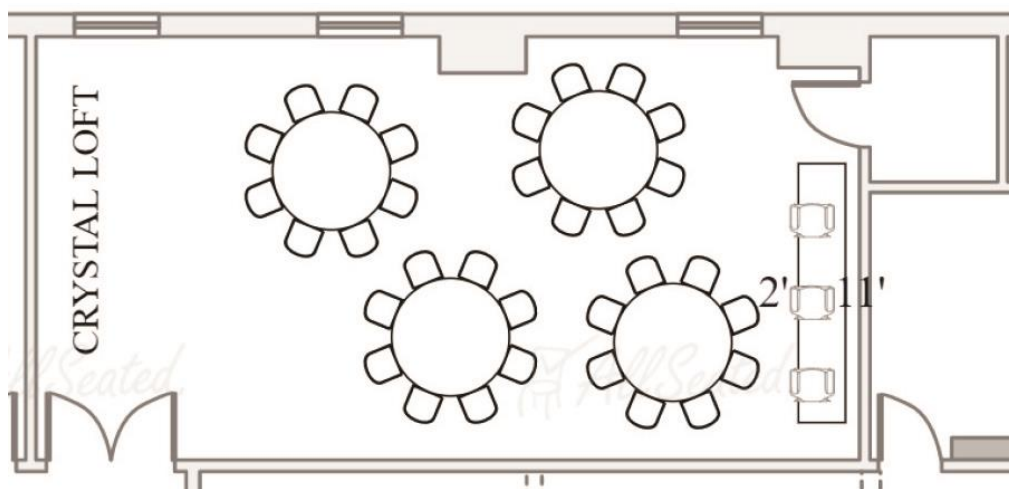

The Crystal Loft

Capacity: 40 seated & 50 standing

best types of events:

Bridal Suite

Showers

Breakout Sessions

Small Parties

features:

Private bathroom

Plug & play TV

Dry bar & refrigerator

3 Mirrored vanities

Call it a Private Suite, Bridal Suite, VIP Board Room, or Executive Lounge it is 760 square feet of privacy that can be all yours on the day of your event. This room features a private bathroom, large screen TV, refrigerator, serving counter that can also be used as a vanity, and seating to accommodate your event. The view from the Crystal Loft was the inspiration for the name of the venue – City View.

**sample room layouts*