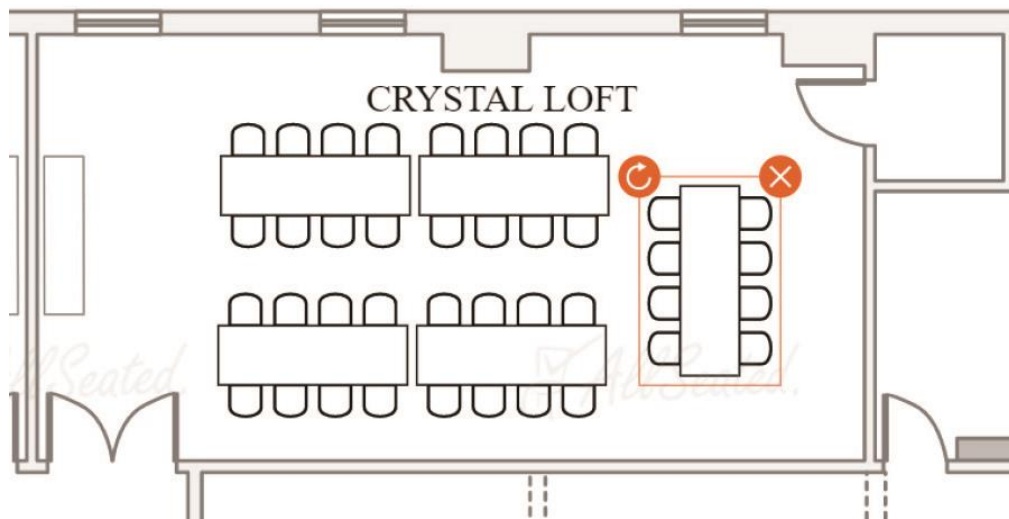

The Crystal Loft

Capacity: 40 seated & 50 standing

best types of events:

Bridal Suite

Showers

Breakout Sessions

Small Parties

features:

Private bathroom

Plug & play TV

Dry bar & refrigerator

3 Mirrored vanities

Call it a Private Suite, Bridal Suite, VIP Board Room, or Executive Lounge it is 760 square feet of privacy that can be all yours on the day of your event. This room features a private bathroom, large screen TV, refrigerator, serving counter that can also be used as a vanity, and seating to accommodate your event. The view from the Crystal Loft was the inspiration for the name of the venue – City View.

**sample room layouts*